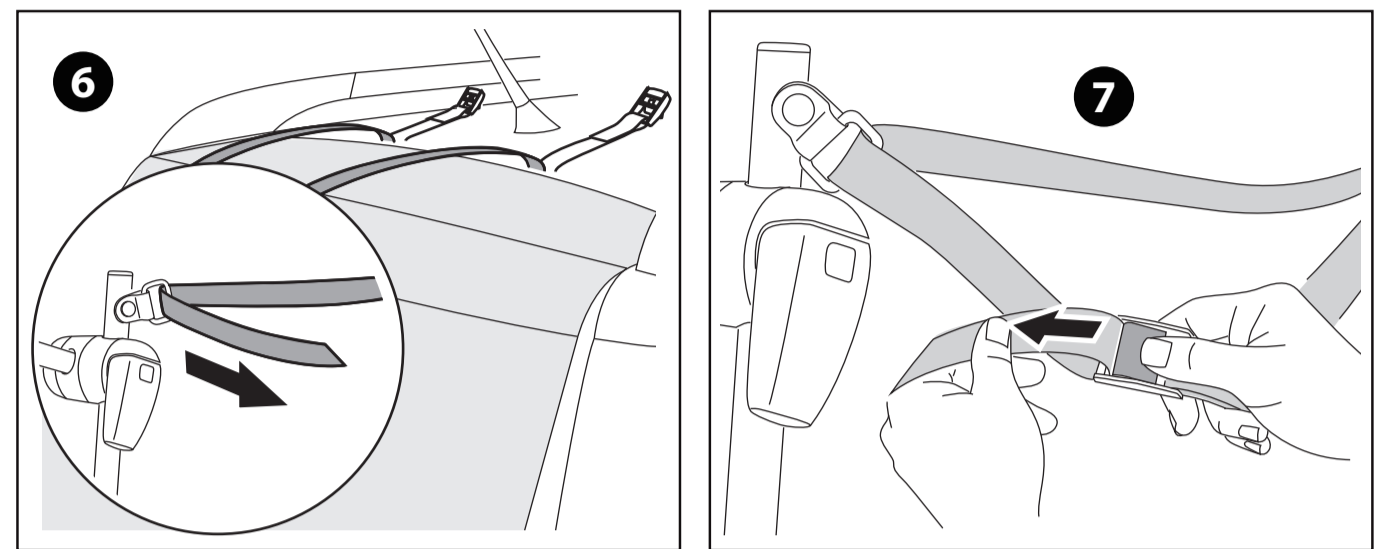

GB - Mounting on vehicles without metal frame: with composite material trunk or hatch, or glass rear window, or back wind shield
FR - Montage sur véhicules sans structure métallique (hayon ou coffre composite, hayon en verre)
ES - Montaje sobre vehículos sin estructura metálica (portón trasero compuesto o de vidrio)