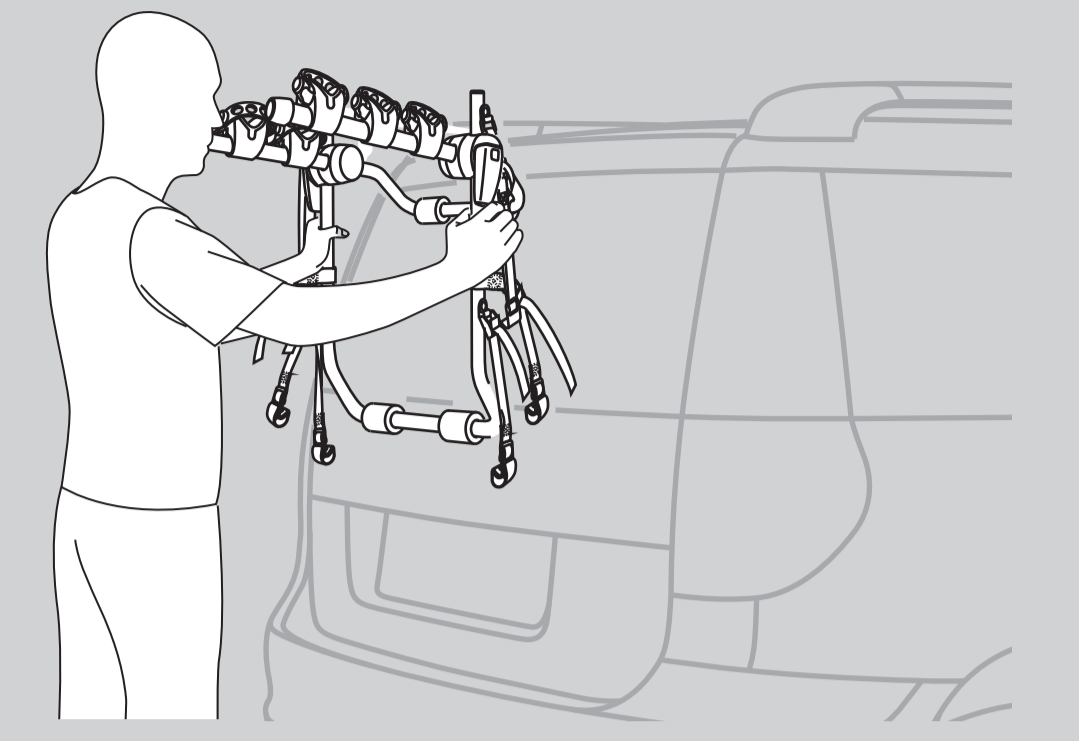

▲ 3 x 15kg = MAX 45 kg ▲

16"

ACCESSORIES (NOT INCLUDED)

BUZZGRIP
47-0100-021-10

LOCKING CABLE
47-0100-021-10

STEP 1.

STEP 2.

STEP 3.