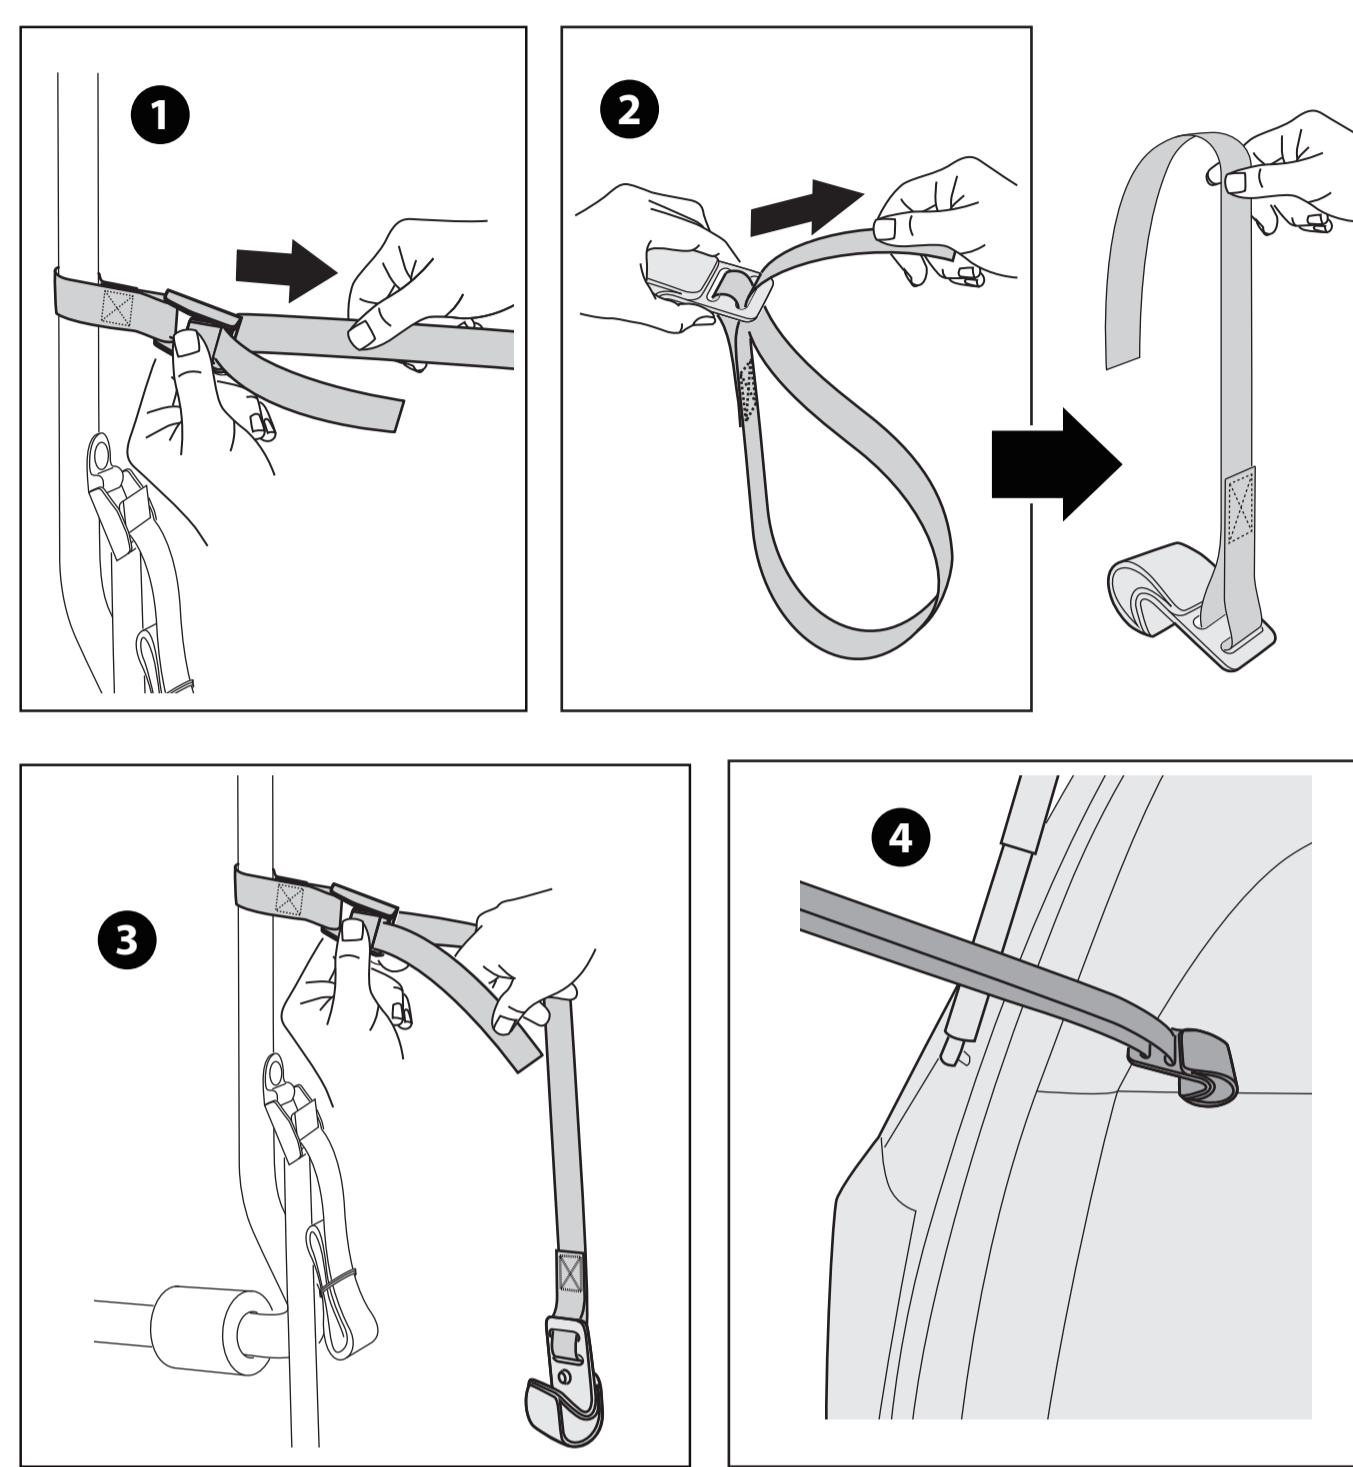

GB - Side straps specific mounting
FR - Système d'accrochage spécifique pour les sangles supérieures et latérales
ES - Sistema de enganche específico para los cinchos laterales y inferiores