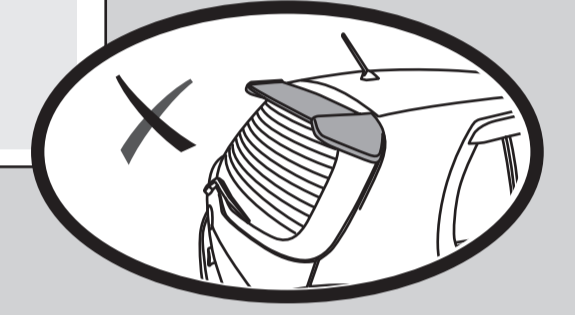

▲ 3 x 15kg = MAX 45 kg ▲

16"

ACCESSORIES (NOT INCLUDED)

BUZZGRIP
47-0100-021-10

LOCKING CABLE
47-0100-021-10

STEP 1.

STEP 2.

STEP 3.