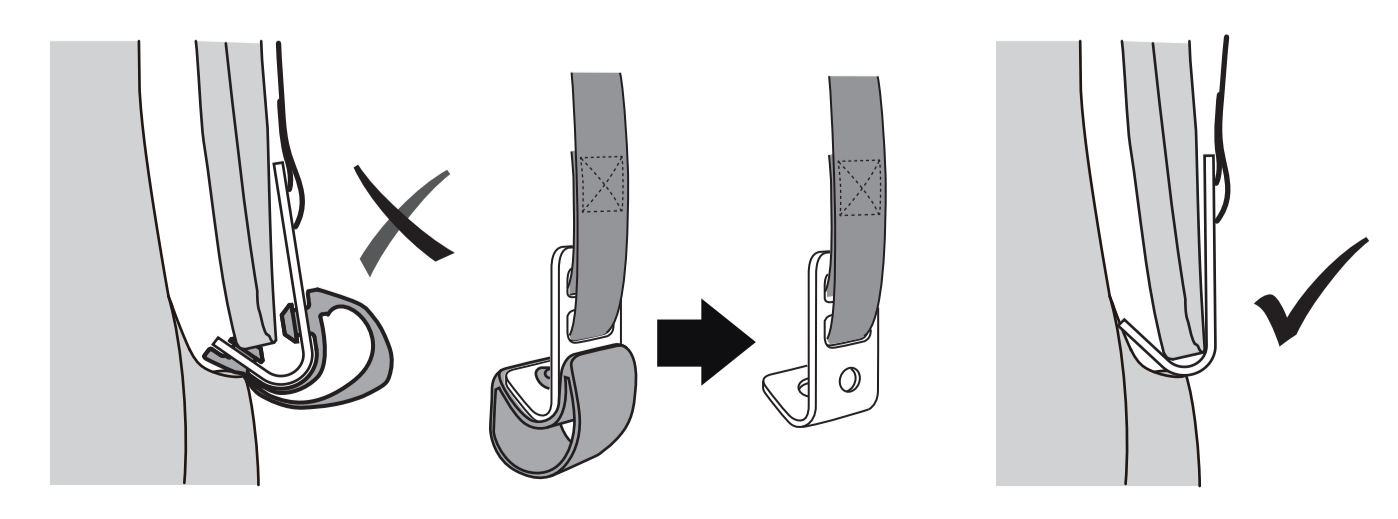

▲ 3 x 15kg = MAX 45 kg ▲

16"

ACCESSORIES (NOT INCLUDED)

BUZZGRIP
47-0100-021-10

LOCKING CABLE
47-0100-021-10

STEP 1.

STEP 2.

STEP 3.