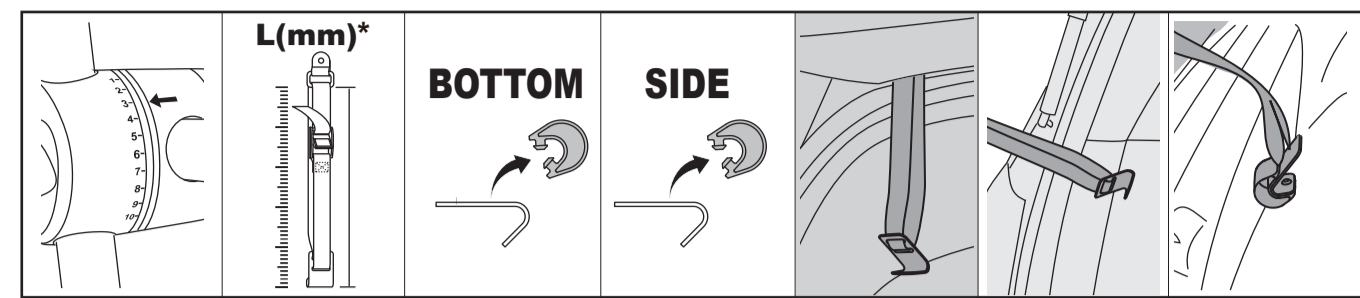

GB - Mounting on vehicles without metal frame: with composite material trunk or hatch, or glass rear window, or back wind shield
FR - Montage sur véhicules sans structure métallique (hayon ou coffre composite, hayon en verre)
ES - Montaje sobre vehículos sin estructura metálica (portón trasero compuesto o de vidrio)