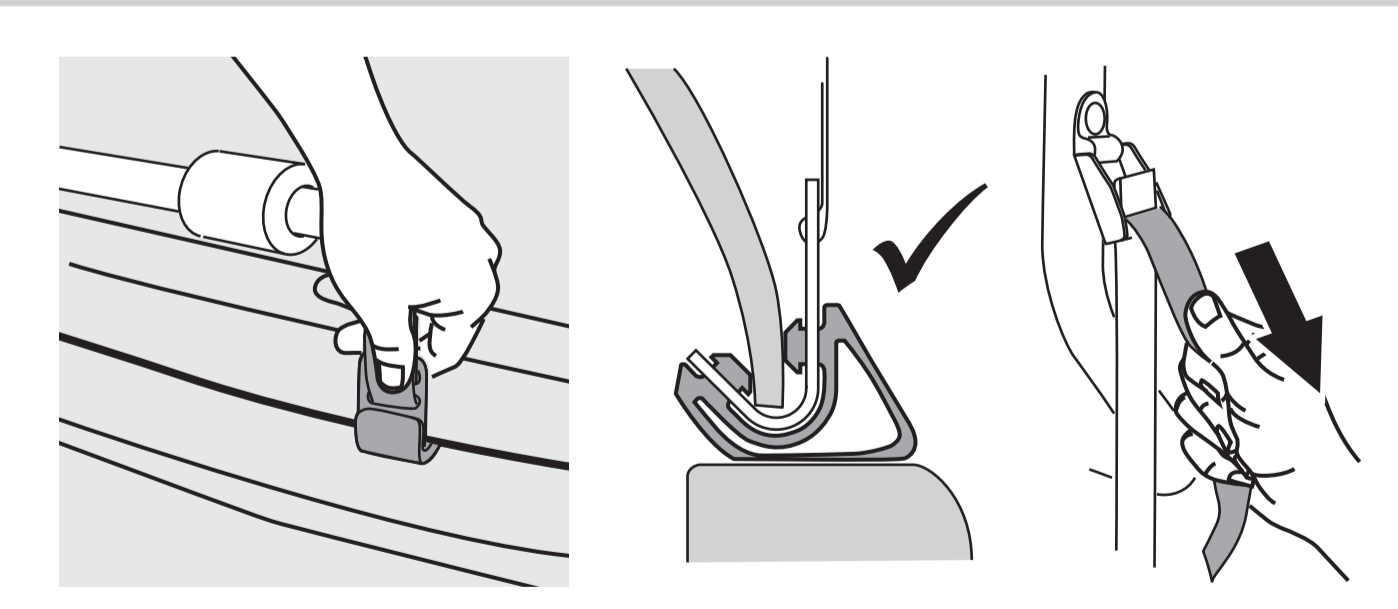

▲ 3 x 15kg = MAX 45 kg ▲

16"

ACCESSORIES (NOT INCLUDED)

BUZZGRIP
47-0100-021-10

LOCKING CABLE
47-0100-021-10

STEP 1.

STEP 2.

STEP 3.