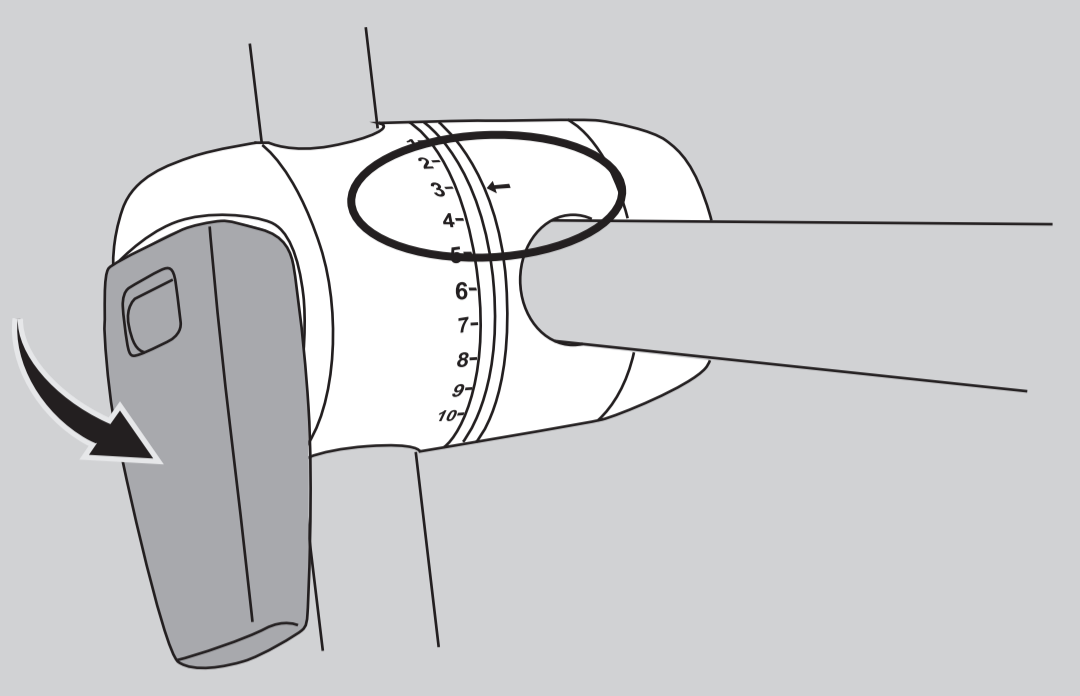

▲ 3 x 15kg = MAX 45 kg ▲

16"

ACCESSORIES (NOT INCLUDED)

BUZZGRIP
47-0100-021-10

LOCKING CABLE
47-0100-021-10

STEP 1.

STEP 2.

STEP 3.