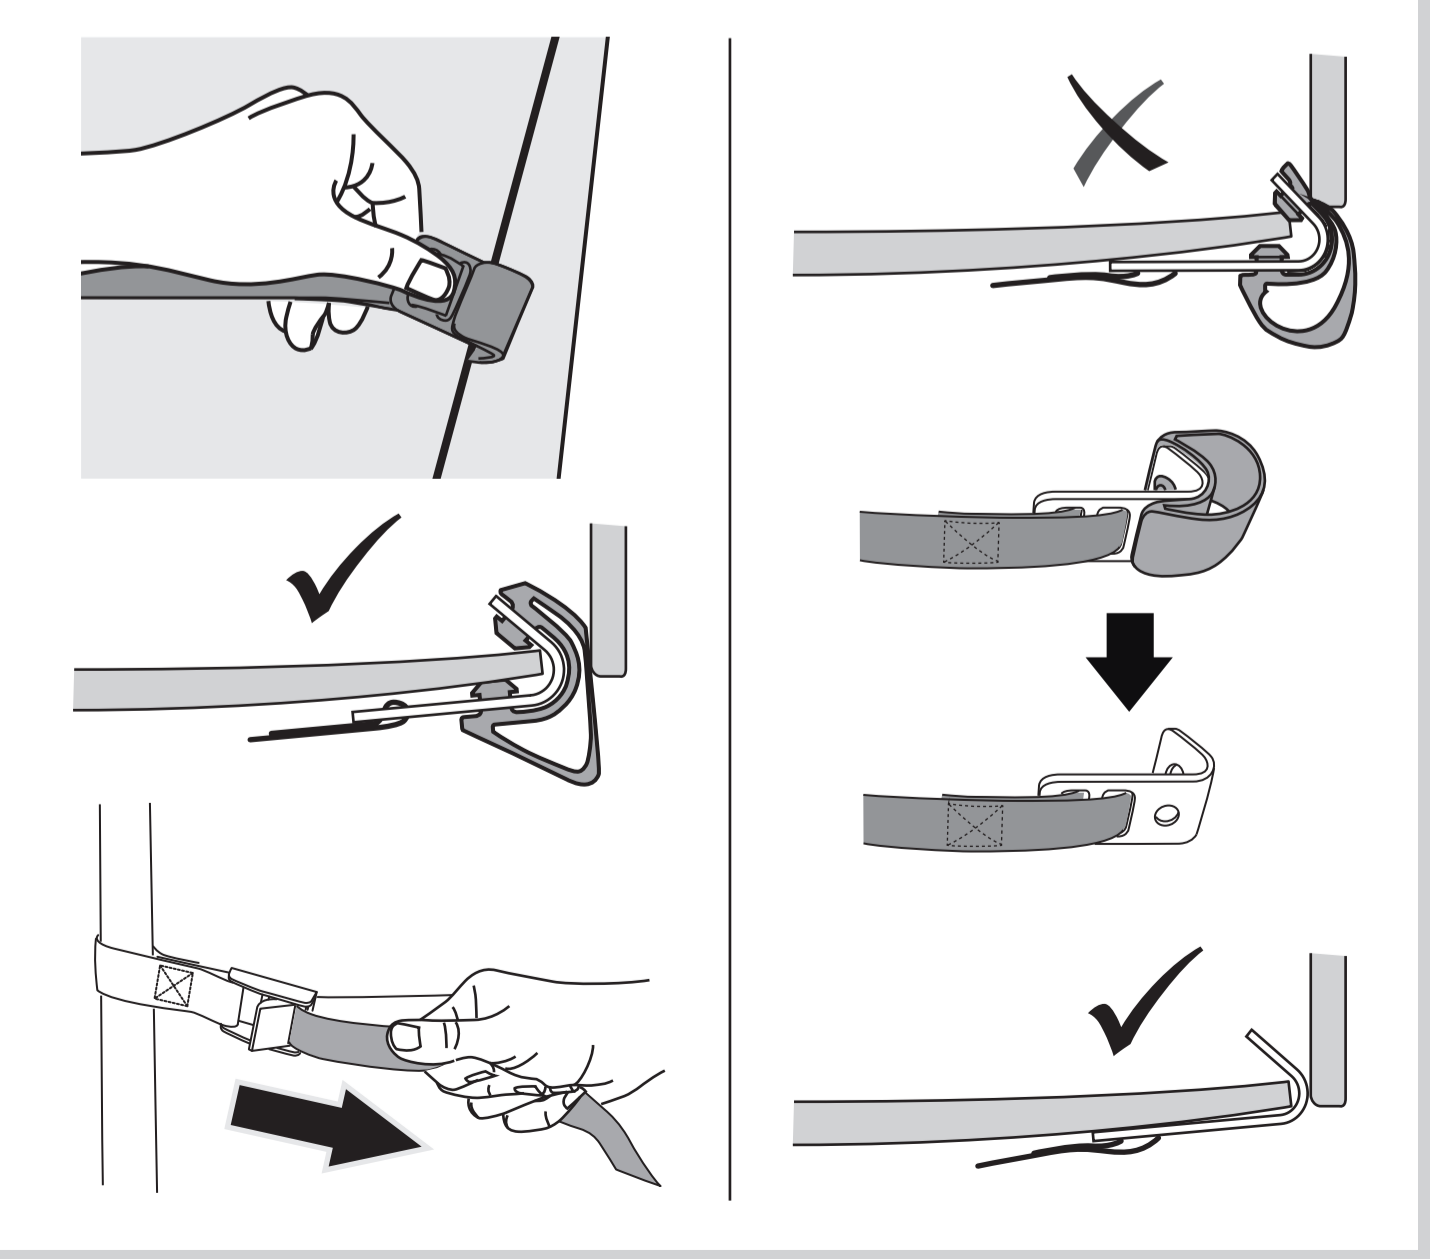

BUZZ RACK

BEETLE

Made in Taiwan

3 **MAX 3x15kg**
MAX 3x33lbs

5.8

94-1202-393-10/95/20200620

OK

MAX 45KG

▲ 3 x 15kg = MAX 45 kg ▲

16"

ACCESSORIES (NOT INCLUDED)

BUZZGRIP
47-0100-021-10

LOCKING CABLE
47-0100-021-10

STEP 1.

STEP 2.

STEP 3.

STEP 4.