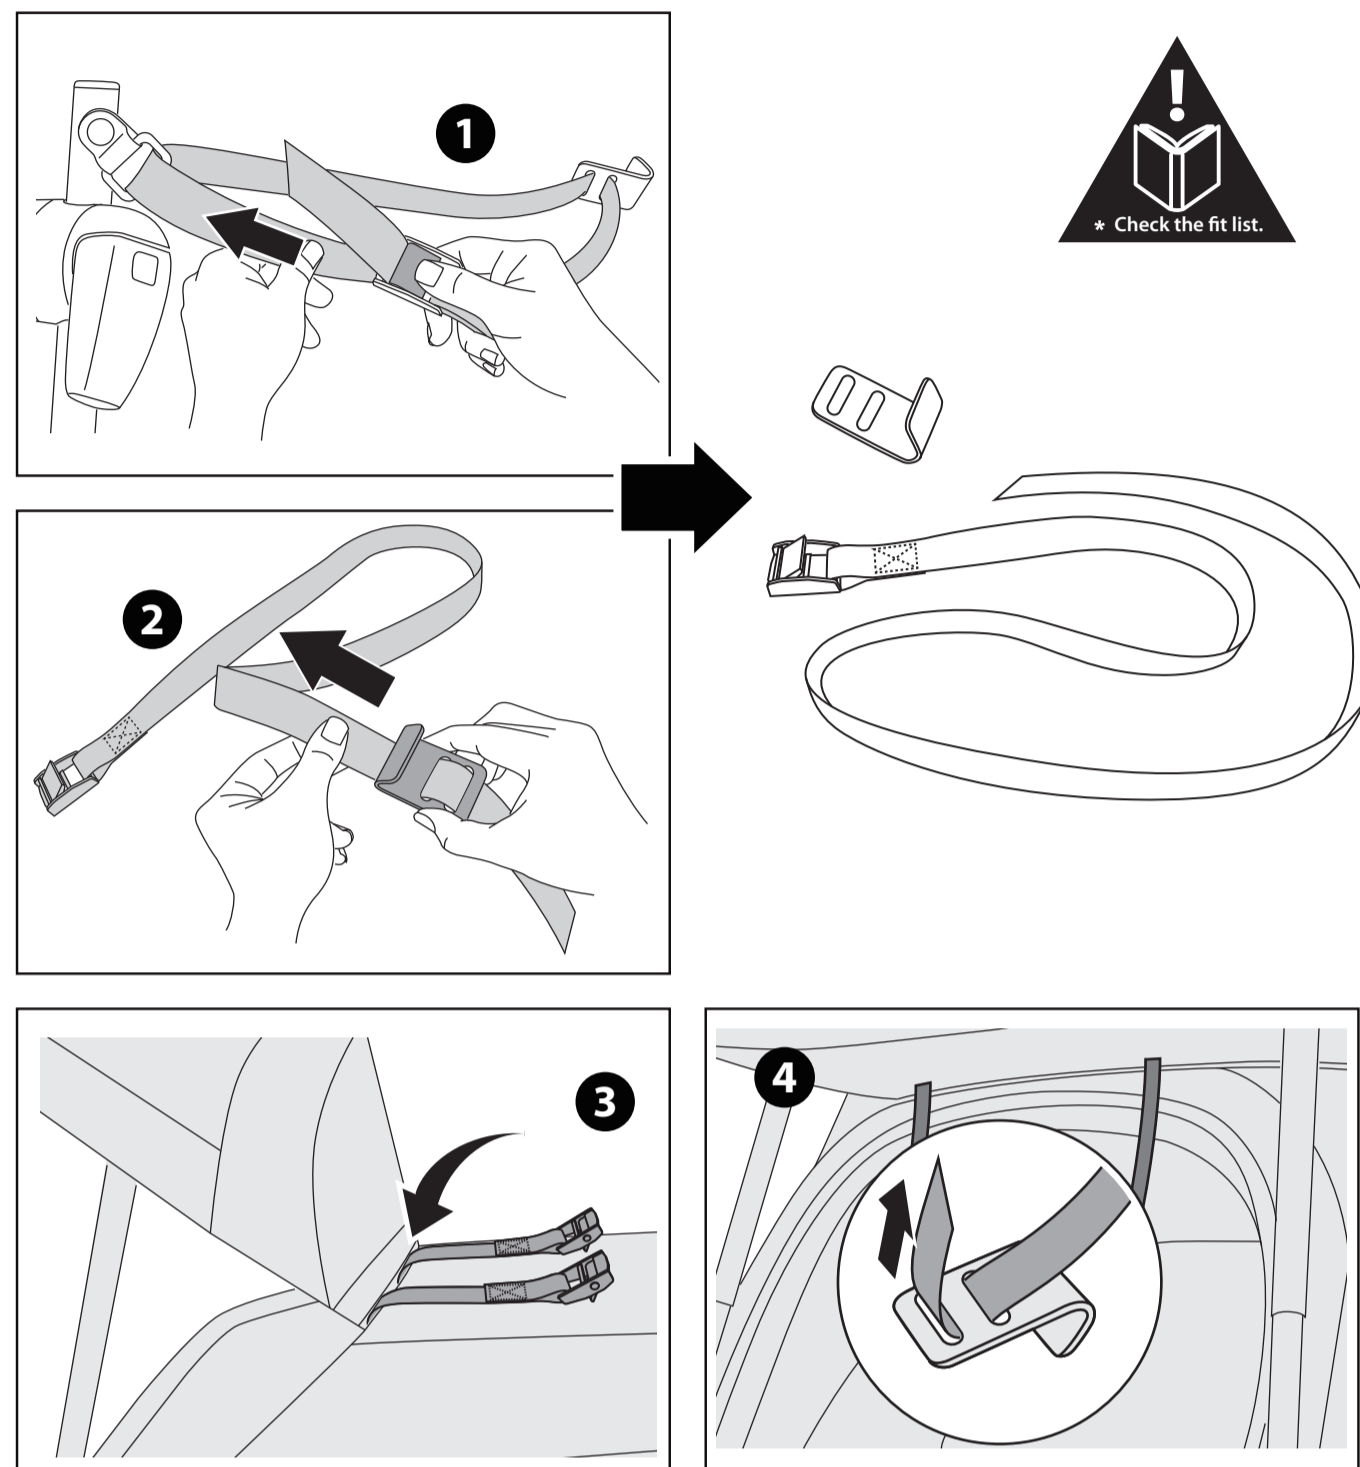

GB - Mounting on vehicles without metal frame: with composite material trunk or hatch, or glass rear window, or back wind shield
FR - Montage sur véhicules sans structure métallique (hayon ou coffre composite, hayon en verre)
ES - Montaje sobre vehículos sin estructura metálica (portón trasero compuesto o de vidrio)