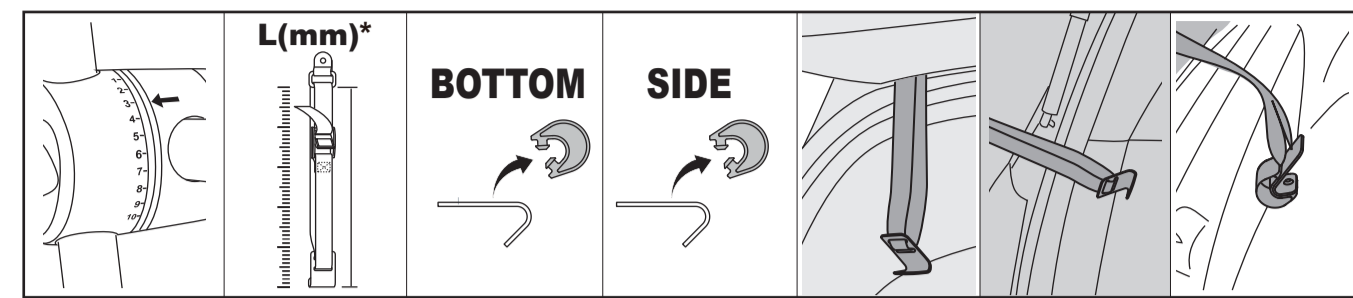

GB - Side straps specific mounting
FR - Système d'accrochage spécifique pour les sangles supérieures et latérales
ES - Sistema de enganche específico para los cinchos laterales y inferiores